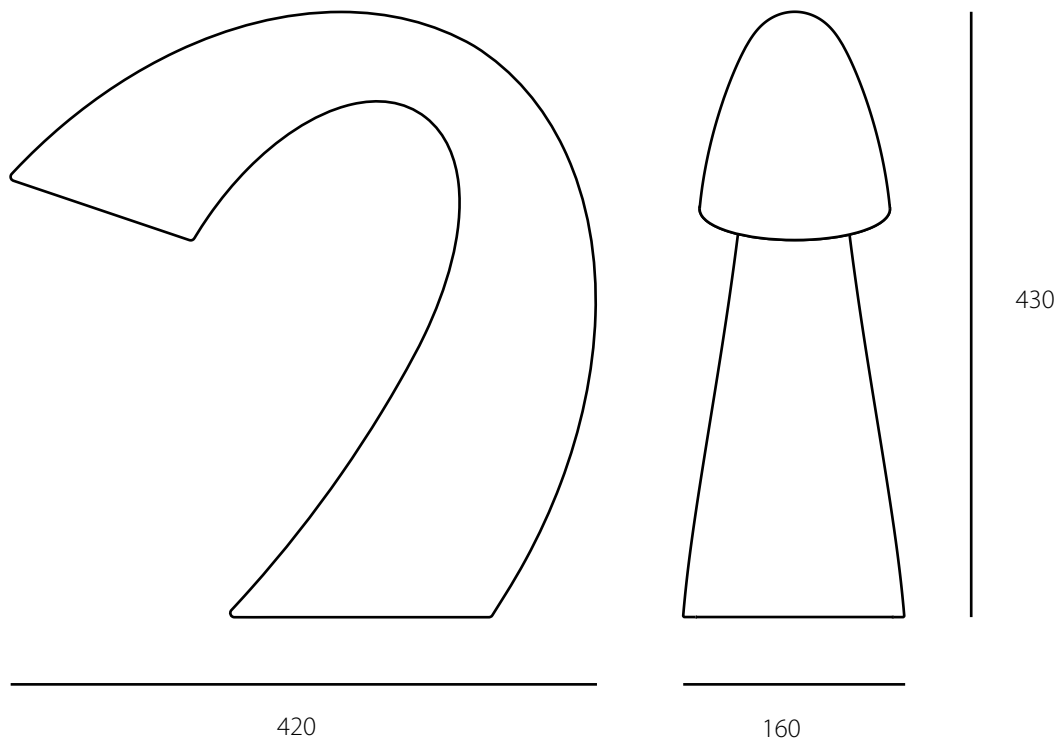

Colour: white, black, yellow

Material: polythene

E27, 11WTC